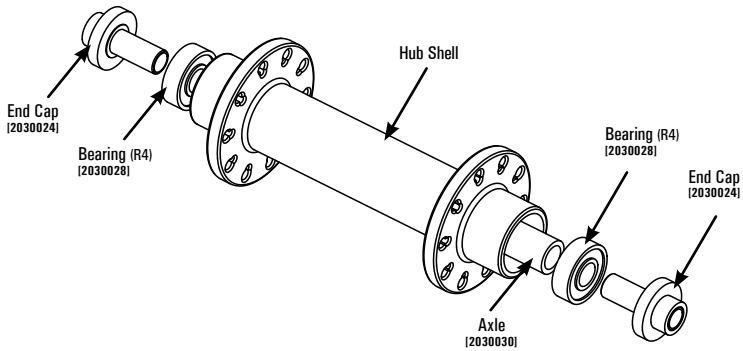

WHEEL SYSTEMS
Hub Exploded Diagrams

2003 MODEL ÉLAN AND VIGOR FRONT HUB

2003 MODEL ÉLAN AND VIGOR REAR HUB

FRONT HUB : 2004 – 2012 VIGOR, ÉLAN, DAUPHINE, VCX, TANDEM, TT, TdF, Ares, 58CX, 38CX; 2004 – 2007 ASPIN & ECHELON

REAR HUB : 2004 – 2012 VIGOR, ÉLAN, DAUPHINE, VCX, TANDEM, TT, TdF, Ares, 58CX, 38CX; 2004 – 2007 ASPIN & ECHELON

Freehub body exploded assembly view:

FRONT HUB: 2010 – 2012 ASPIN SL, ECHELON SL, 2011-2012 58RSC, 38RSC

REAR HUB: 2010 – 2012 ASPIN SL, ECHELON SL, 58RSC, 38RSC, ECX

Freehub body exploded assembly view:

FRONT HUB: 2008 – 2012 ASPIN AND ECHELON, ECX, 2006 – 2007 APEX & TEMPO

REAR HUB: 2008 – 2012 ASPIN AND ECHELON, 2006 – 2007 APEX & TEMPO