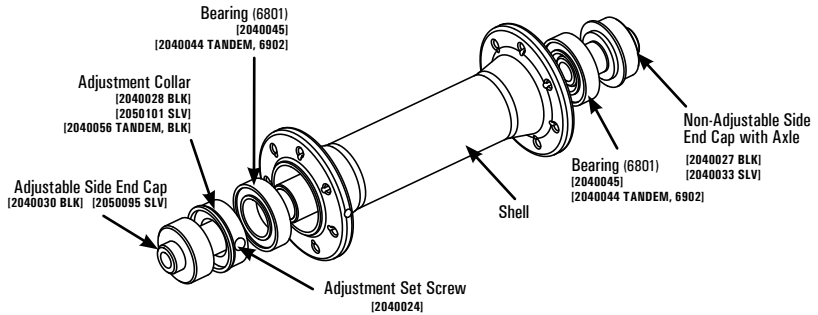

WHEEL SYSTEMS
Hub Exploded Diagrams

2003 MODEL ÉLAN AND VIGOR FRONT HUB

2003 MODEL ÉLAN AND VIGOR REAR HUB

FRONT HUB : 2004 – 2012 VIGOR, ÉLAN, DAUPHINE, VCX, TANDEM, TT, TdF, Ares, 58CX, 38CX; 2004 – 2007 ASPIN & ECHELON

REAR HUB : 2004 – 2012 VIGOR, ÉLAN, DAUPHINE, VCX, TANDEM, TT, TdF, Ares, 58CX, 38CX; 2004 – 2007 ASPIN & ECHELON

Freehub body exploded assembly view:

FRONT HUB: 2010 – 2012 ASPIN SL, ECHELON SL, 2011-2012 58RSC, 38RSC