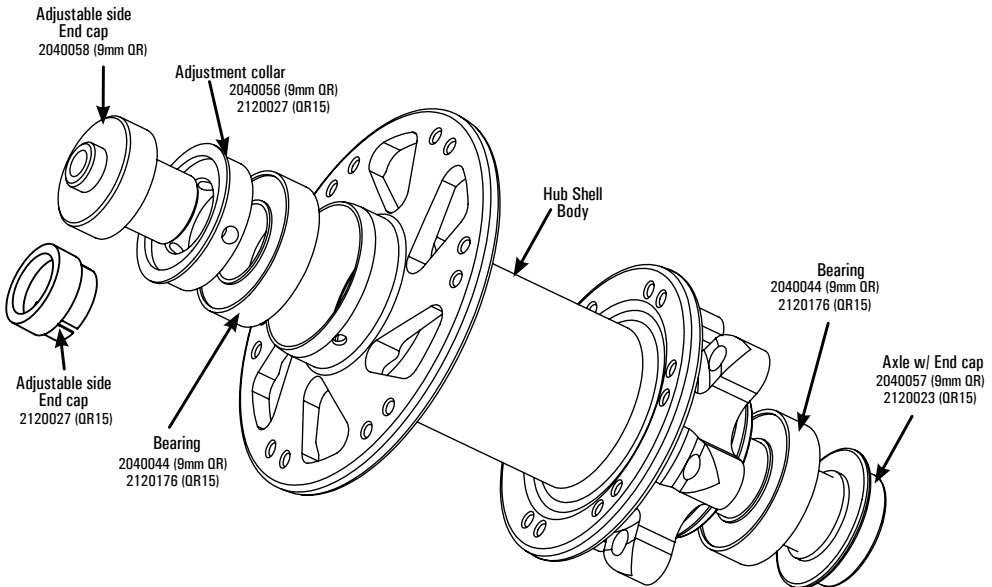

REAR HUB : 2004 – 2012 VIGOR, ÉLAN, DAUPHINE, VCX, TANDEM, TT, TdF, Ares, 58CX, 38CX; 2004 – 2007 ASPIN & ECHELON

Freehub body exploded assembly view:

FRONT HUB: 2010 – 2012 ASPIN SL, ECHELON SL, 2011-2012 58RSC, 38RSC

REAR HUB: 2010 – 2012 ASPIN SL, ECHELON SL, 58RSC, 38RSC, ECX

Freehub body exploded assembly view:

FRONT HUB: 2008 – 2012 ASPIN AND ECHELON, ECX, 2006 – 2007 APEX & TEMPO

REAR HUB: 2008 – 2012 ASPIN AND ECHELON, 2006 – 2007 APEX & TEMPO

Freehub body exploded assembly view :

FRONT HUB: 2004 - 2012 TANDEM; 2012 RALOS & VCX-DISC

REAR HUB: 2004 - 2012 TANDEM; 2012 RALOS & VCX-DISC