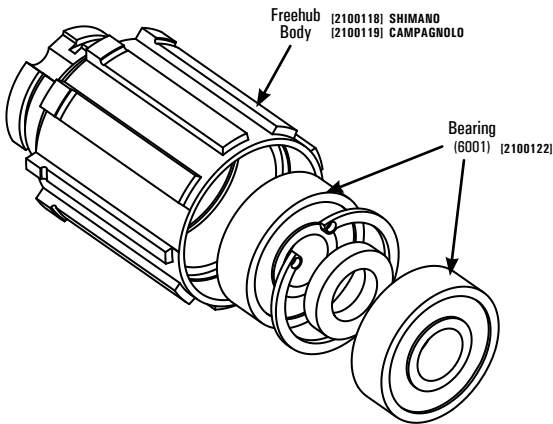

REAR HUB : 2004 – 2012 VIGOR, ÉLAN, DAUPHINE, VCX, TANDEM, TT, TdF, Ares, 58CX, 38CX; 2004 – 2007 ASPIN & ECHELON

Freehub body exploded assembly view:

FRONT HUB: 2010 – 2012 ASPIN SL, ECHELON SL, 2011-2012 58RSC, 38RSC

REAR HUB: 2010 – 2012 ASPIN SL, ECHELON SL, 58RSC, 38RSC, ECX

Freehub body exploded assembly view:

FRONT HUB: 2008 – 2012 ASPIN AND ECHELON, ECX, 2006 – 2007 APEX & TEMPO

REAR HUB: 2008 – 2012 ASPIN AND ECHELON, 2006 – 2007 APEX & TEMPO

Freehub body exploded assembly view :

FRONT HUB: 2004 - 2012 TANDEM; 2012 RALOS & VCX-DISC

REAR HUB: 2004 - 2012 TANDEM; 2012 RALOS & VCX-DISC