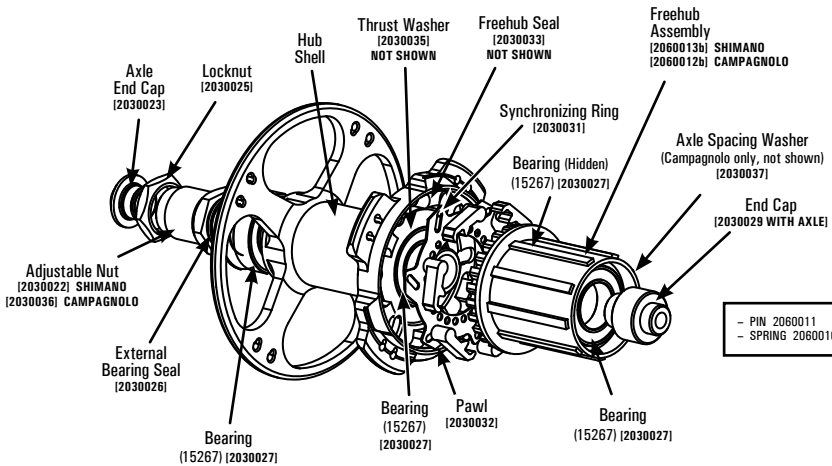

WHEEL SYSTEMS
Hub Exploded Diagrams

2003 MODEL ÉLAN AND VIGOR FRONT HUB

2003 MODEL ÉLAN AND VIGOR REAR HUB

FRONT HUB : 2004 – 2012 VIGOR, ÉLAN, DAUPHINE, VCX, TANDEM, TT, TdF, Ares, 58CX, 38CX; 2004 – 2007 ASPIN & ECHELON

REAR HUB : 2004 – 2012 VIGOR, ÉLAN, DAUPHINE, VCX, TANDEM, TT, TdF, Ares, 58CX, 38CX; 2004 – 2007 ASPIN & ECHELON

Freehub body exploded assembly view:

FRONT HUB: 2010 – 2012 ASPIN SL, ECHELON SL, 2011-2012 58RSC, 38RSC

REAR HUB: 2010 – 2012 ASPIN SL, ECHELON SL, 58RSC, 38RSC, ECX

Freehub body exploded assembly view:

FRONT HUB: 2008 – 2012 ASPIN AND ECHELON, ECX, 2006 – 2007 APEX & TEMPO

REAR HUB: 2008 – 2012 ASPIN AND ECHELON, 2006 – 2007 APEX & TEMPO

Freehub body exploded assembly view :

FRONT HUB: 2004 - 2012 TANDEM; 2012 RALOS & VCX-DISC

REAR HUB: 2004 - 2012 TANDEM; 2012 RALOS & VCX-DISC