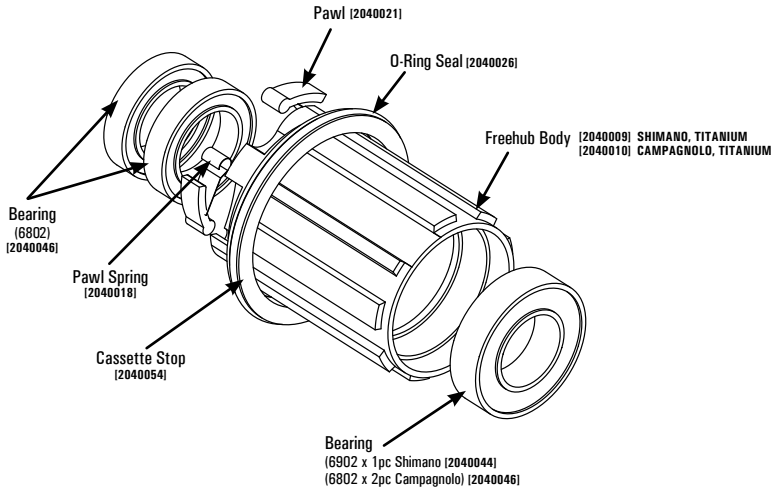

WHEEL SYSTEMS
Hub Exploded Diagrams

2003 MODEL ÉLAN AND VIGOR FRONT HUB

2003 MODEL ÉLAN AND VIGOR REAR HUB

FRONT HUB : 2004 – 2012 VIGOR, ÉLAN, DAUPHINE, VCX, TANDEM, TT, TdF, Ares, 58CX, 38CX; 2004 – 2007 ASPIN & ECHELON

REAR HUB : 2004 – 2012 VIGOR, ÉLAN, DAUPHINE, VCX, TANDEM, TT, TdF, Ares, 58CX, 38CX; 2004 – 2007 ASPIN & ECHELON

Freehub body exploded assembly view:

FRONT HUB: 2010 – 2012 ASPIN SL, ECHELON SL, 2011-2012 58RSC, 38RSC

REAR HUB: 2010 – 2012 ASPIN SL, ECHELON SL, 58RSC, 38RSC, ECX

Freehub body exploded assembly view:

FRONT HUB: 2008 – 2012 ASPIN AND ECHELON, ECX, 2006 – 2007 APEX & TEMPO

REAR HUB: 2008 – 2012 ASPIN AND ECHELON, 2006 – 2007 APEX & TEMPO

Freehub body exploded assembly view :

FRONT HUB: 2004 - 2012 TANDEM; 2012 RALOS & VCX-DISC

REAR HUB: 2004 - 2012 TANDEM; 2012 RALOS & VCX-DISC