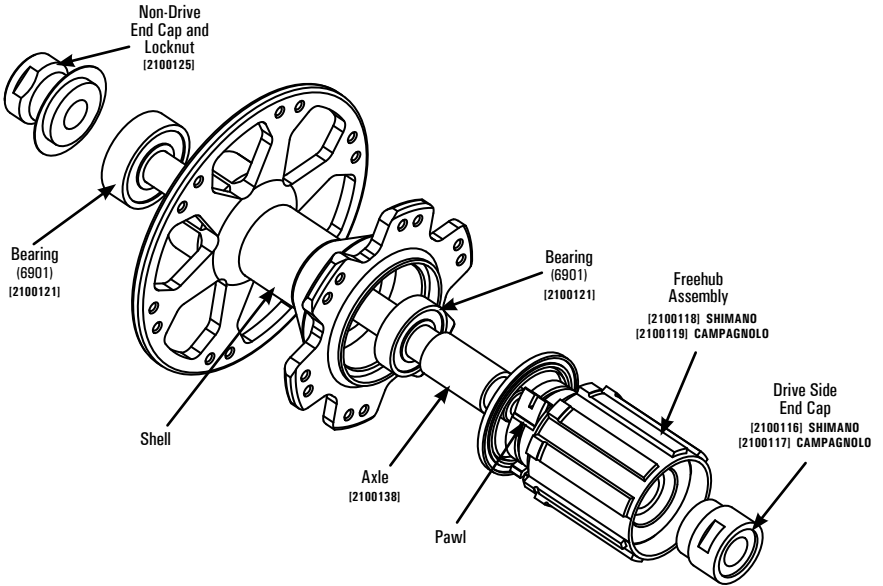

WHEEL SYSTEMS
Hub Exploded Diagrams

2003 MODEL ÉLAN AND VIGOR FRONT HUB

2003 MODEL ÉLAN AND VIGOR REAR HUB

FRONT HUB : 2004 – 2012 VIGOR, ÉLAN, DAUPHINE, VCX, TANDEM, TT, TdF, Ares, 58CX, 38CX; 2004 – 2007 ASPIN & ECHELON

REAR HUB : 2004 – 2012 VIGOR, ÉLAN, DAUPHINE, VCX, TANDEM, TT, TdF, Ares, 58CX, 38CX; 2004 – 2007 ASPIN & ECHELON

Freehub body exploded assembly view:

FRONT HUB: 2010 – 2012 ASPIN SL, ECHELON SL, 2011-2012 58RSC, 38RSC

REAR HUB: 2010 – 2012 ASPIN SL, ECHELON SL, 58RSC, 38RSC, ECX

Freehub body exploded assembly view:

FRONT HUB: 2008 – 2012 ASPIN AND ECHELON, ECX, 2006 – 2007 APEX & TEMPO

REAR HUB: 2008 – 2012 ASPIN AND ECHELON, 2006 – 2007 APEX & TEMPO

Freehub body exploded assembly view :

FRONT HUB: 2004 - 2012 TANDEM; 2012 RALOS & VCX-DISC

REAR HUB: 2004 - 2012 TANDEM; 2012 RALOS & VCX-DISC