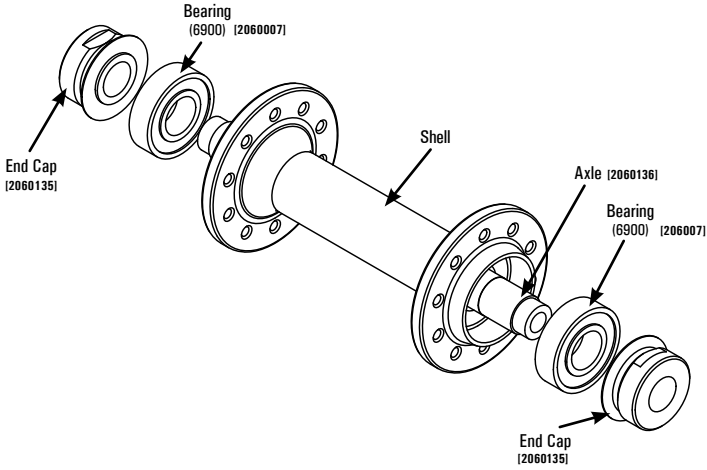

REAR HUB : 2004 – 2012 VIGOR, ÉLAN, DAUPHINE, VCX, TANDEM, TT, TdF, Ares, 58CX, 38CX; 2004 – 2007 ASPIN & ECHELON

Freehub body exploded assembly view:

FRONT HUB: 2010 – 2012 ASPIN SL, ECHELON SL, 2011-2012 58RSC, 38RSC

REAR HUB: 2010 – 2012 ASPIN SL, ECHELON SL, 58RSC, 38RSC, ECX

Freehub body exploded assembly view:

FRONT HUB: 2008 – 2012 ASPIN AND ECHELON, ECX, 2006 – 2007 APEX & TEMPO

REAR HUB: 2008 – 2012 ASPIN AND ECHELON, 2006 – 2007 APEX & TEMPO

Freehub body exploded assembly view :

FRONT HUB: 2004 - 2012 TANDEM; 2012 RALOS & VCX-DISC

REAR HUB: 2004 - 2012 TANDEM; 2012 RALOS & VCX-DISC