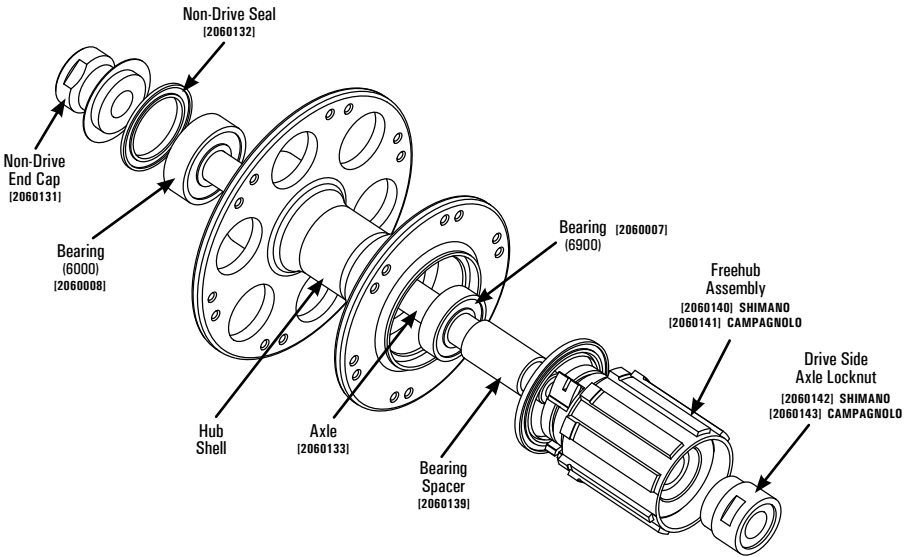

REAR HUB: 2010 – 2012 ASPIN SL, ECHELON SL, 58RSC, 38RSC, ECX

Freehub body exploded assembly view:

FRONT HUB: 2008 – 2012 ASPIN AND ECHELON, ECX, 2006 – 2007 APEX & TEMPO

REAR HUB: 2008 – 2012 ASPIN AND ECHELON, 2006 – 2007 APEX & TEMPO

Freehub body exploded assembly view :

FRONT HUB: 2004 - 2012 TANDEM; 2012 RALOS & VCX-DISC

REAR HUB: 2004 - 2012 TANDEM; 2012 RALOS & VCX-DISC