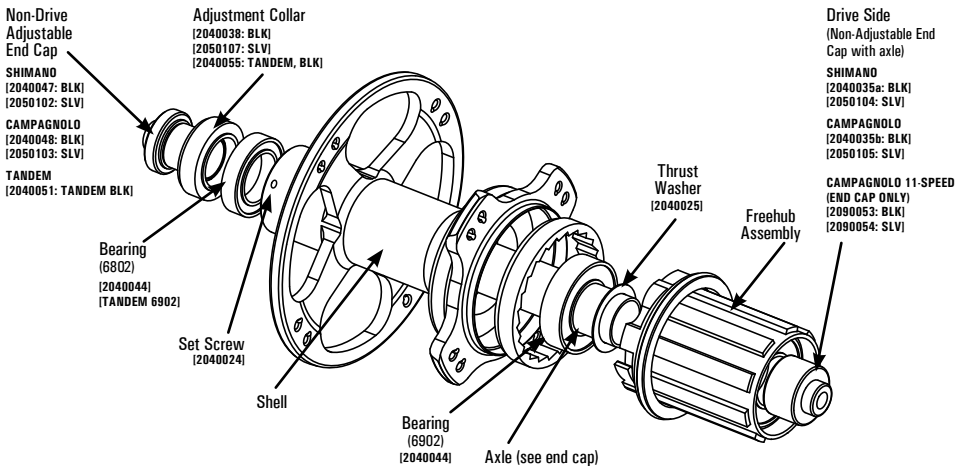

WHEEL SYSTEMS
Hub Exploded Diagrams

2003 MODEL ÉLAN AND VIGOR FRONT HUB

2003 MODEL ÉLAN AND VIGOR REAR HUB

FRONT HUB : 2004 – 2012 VIGOR, ÉLAN, DAUPHINE, VCX, TANDEM, TT, TdF, Ares, 58CX, 38CX; 2004 – 2007 ASPIN & ECHELON

REAR HUB : 2004 – 2012 VIGOR, ÉLAN, DAUPHINE, VCX, TANDEM, TT, TdF, Ares, 58CX, 38CX; 2004 – 2007 ASPIN & ECHELON

Freehub body exploded assembly view:

FRONT HUB: 2010 – 2012 ASPIN SL, ECHELON SL, 2011-2012 58RSC, 38RSC

REAR HUB: 2010 – 2012 ASPIN SL, ECHELON SL, 58RSC, 38RSC, ECX

Freehub body exploded assembly view:

FRONT HUB: 2008 – 2012 ASPIN AND ECHELON, ECX, 2006 – 2007 APEX & TEMPO

REAR HUB: 2008 – 2012 ASPIN AND ECHELON, 2006 – 2007 APEX & TEMPO

Freehub body exploded assembly view :

FRONT HUB: 2004 - 2012 TANDEM; 2012 RALOS & VCX-DISC

REAR HUB: 2004 - 2012 TANDEM; 2012 RALOS & VCX-DISC