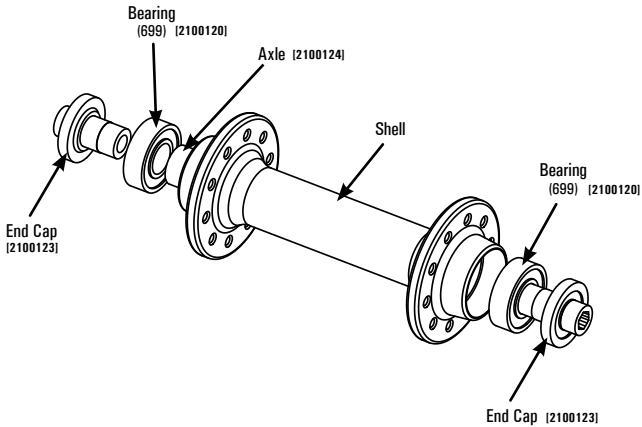

WHEEL SYSTEMS
Hub Exploded Diagrams

2003 MODEL ÉLAN AND VIGOR FRONT HUB

2003 MODEL ÉLAN AND VIGOR REAR HUB

FRONT HUB : 2004 – 2012 VIGOR, ÉLAN, DAUPHINE, VCX, TANDEM, TT, TdF, Ares, 58CX, 38CX; 2004 – 2007 ASPIN & ECHELON

REAR HUB : 2004 – 2012 VIGOR, ÉLAN, DAUPHINE, VCX, TANDEM, TT, TdF, Ares, 58CX, 38CX; 2004 – 2007 ASPIN & ECHELON

Freehub body exploded assembly view:

FRONT HUB: 2010 – 2012 ASPIN SL, ECHELON SL, 2011-2012 58RSC, 38RSC

REAR HUB: 2010 – 2012 ASPIN SL, ECHELON SL, 58RSC, 38RSC, ECX

Freehub body exploded assembly view:

FRONT HUB: 2008 – 2012 ASPIN AND ECHELON, ECX, 2006 – 2007 APEX & TEMPO

REAR HUB: 2008 – 2012 ASPIN AND ECHELON, 2006 – 2007 APEX & TEMPO