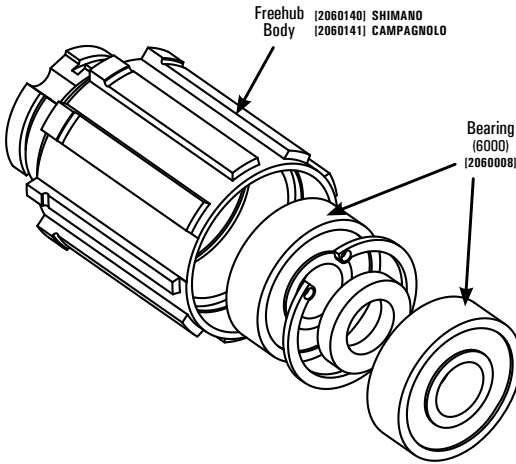

REAR HUB : 2004 – 2012 VIGOR, ÉLAN, DAUPHINE, VCX, TANDEM, TT, TdF, Ares, 58CX, 38CX; 2004 – 2007 ASPIN & ECHELON

Freehub body exploded assembly view:

FRONT HUB: 2010 – 2012 ASPIN SL, ECHELON SL, 2011-2012 58RSC, 38RSC

REAR HUB: 2010 – 2012 ASPIN SL, ECHELON SL, 58RSC, 38RSC, ECX

Freehub body exploded assembly view:

FRONT HUB: 2008 – 2012 ASPIN AND ECHELON, ECX, 2006 – 2007 APEX & TEMPO

REAR HUB: 2008 – 2012 ASPIN AND ECHELON, 2006 – 2007 APEX & TEMPO

Freehub body exploded assembly view :

FRONT HUB: 2004 - 2012 TANDEM; 2012 RALOS & VCX-DISC

REAR HUB: 2004 - 2012 TANDEM; 2012 RALOS & VCX-DISC